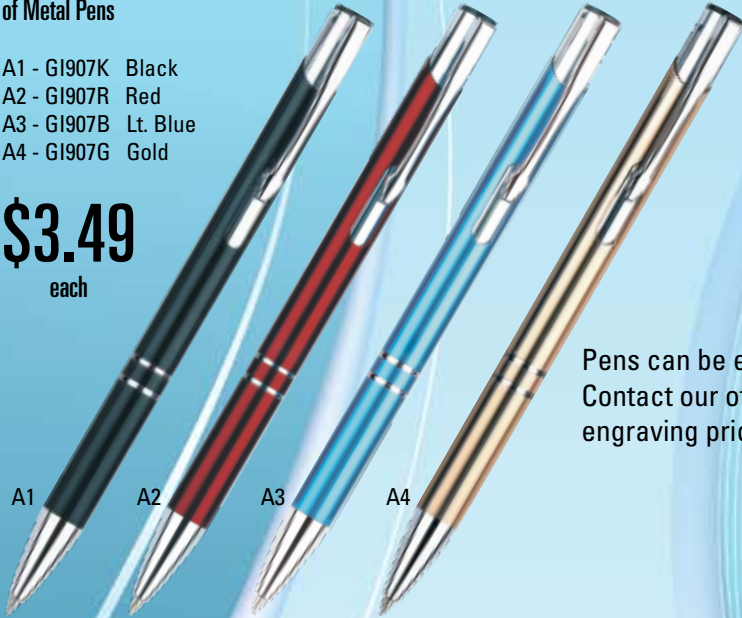

# Double Ring Series

of Metal Pens

- A1 - G1907K Black
- A2 - G1907R Red
- A3 - G1907B Lt. Blue
- A4 - G1907G Gold

**\$3.49**  
each

A1      A2      A3      A4

# Saturn Series

of Metal Pens

- B1 - G19300G Gold
- B2 - G19300K Black
- B3 - G19300B Lt. Blue
- B4 - G19300R Red

**\$3.99**  
each

B1      B2      B3      B4

Pens can be engraved.  
Contact our office for  
engraving prices.